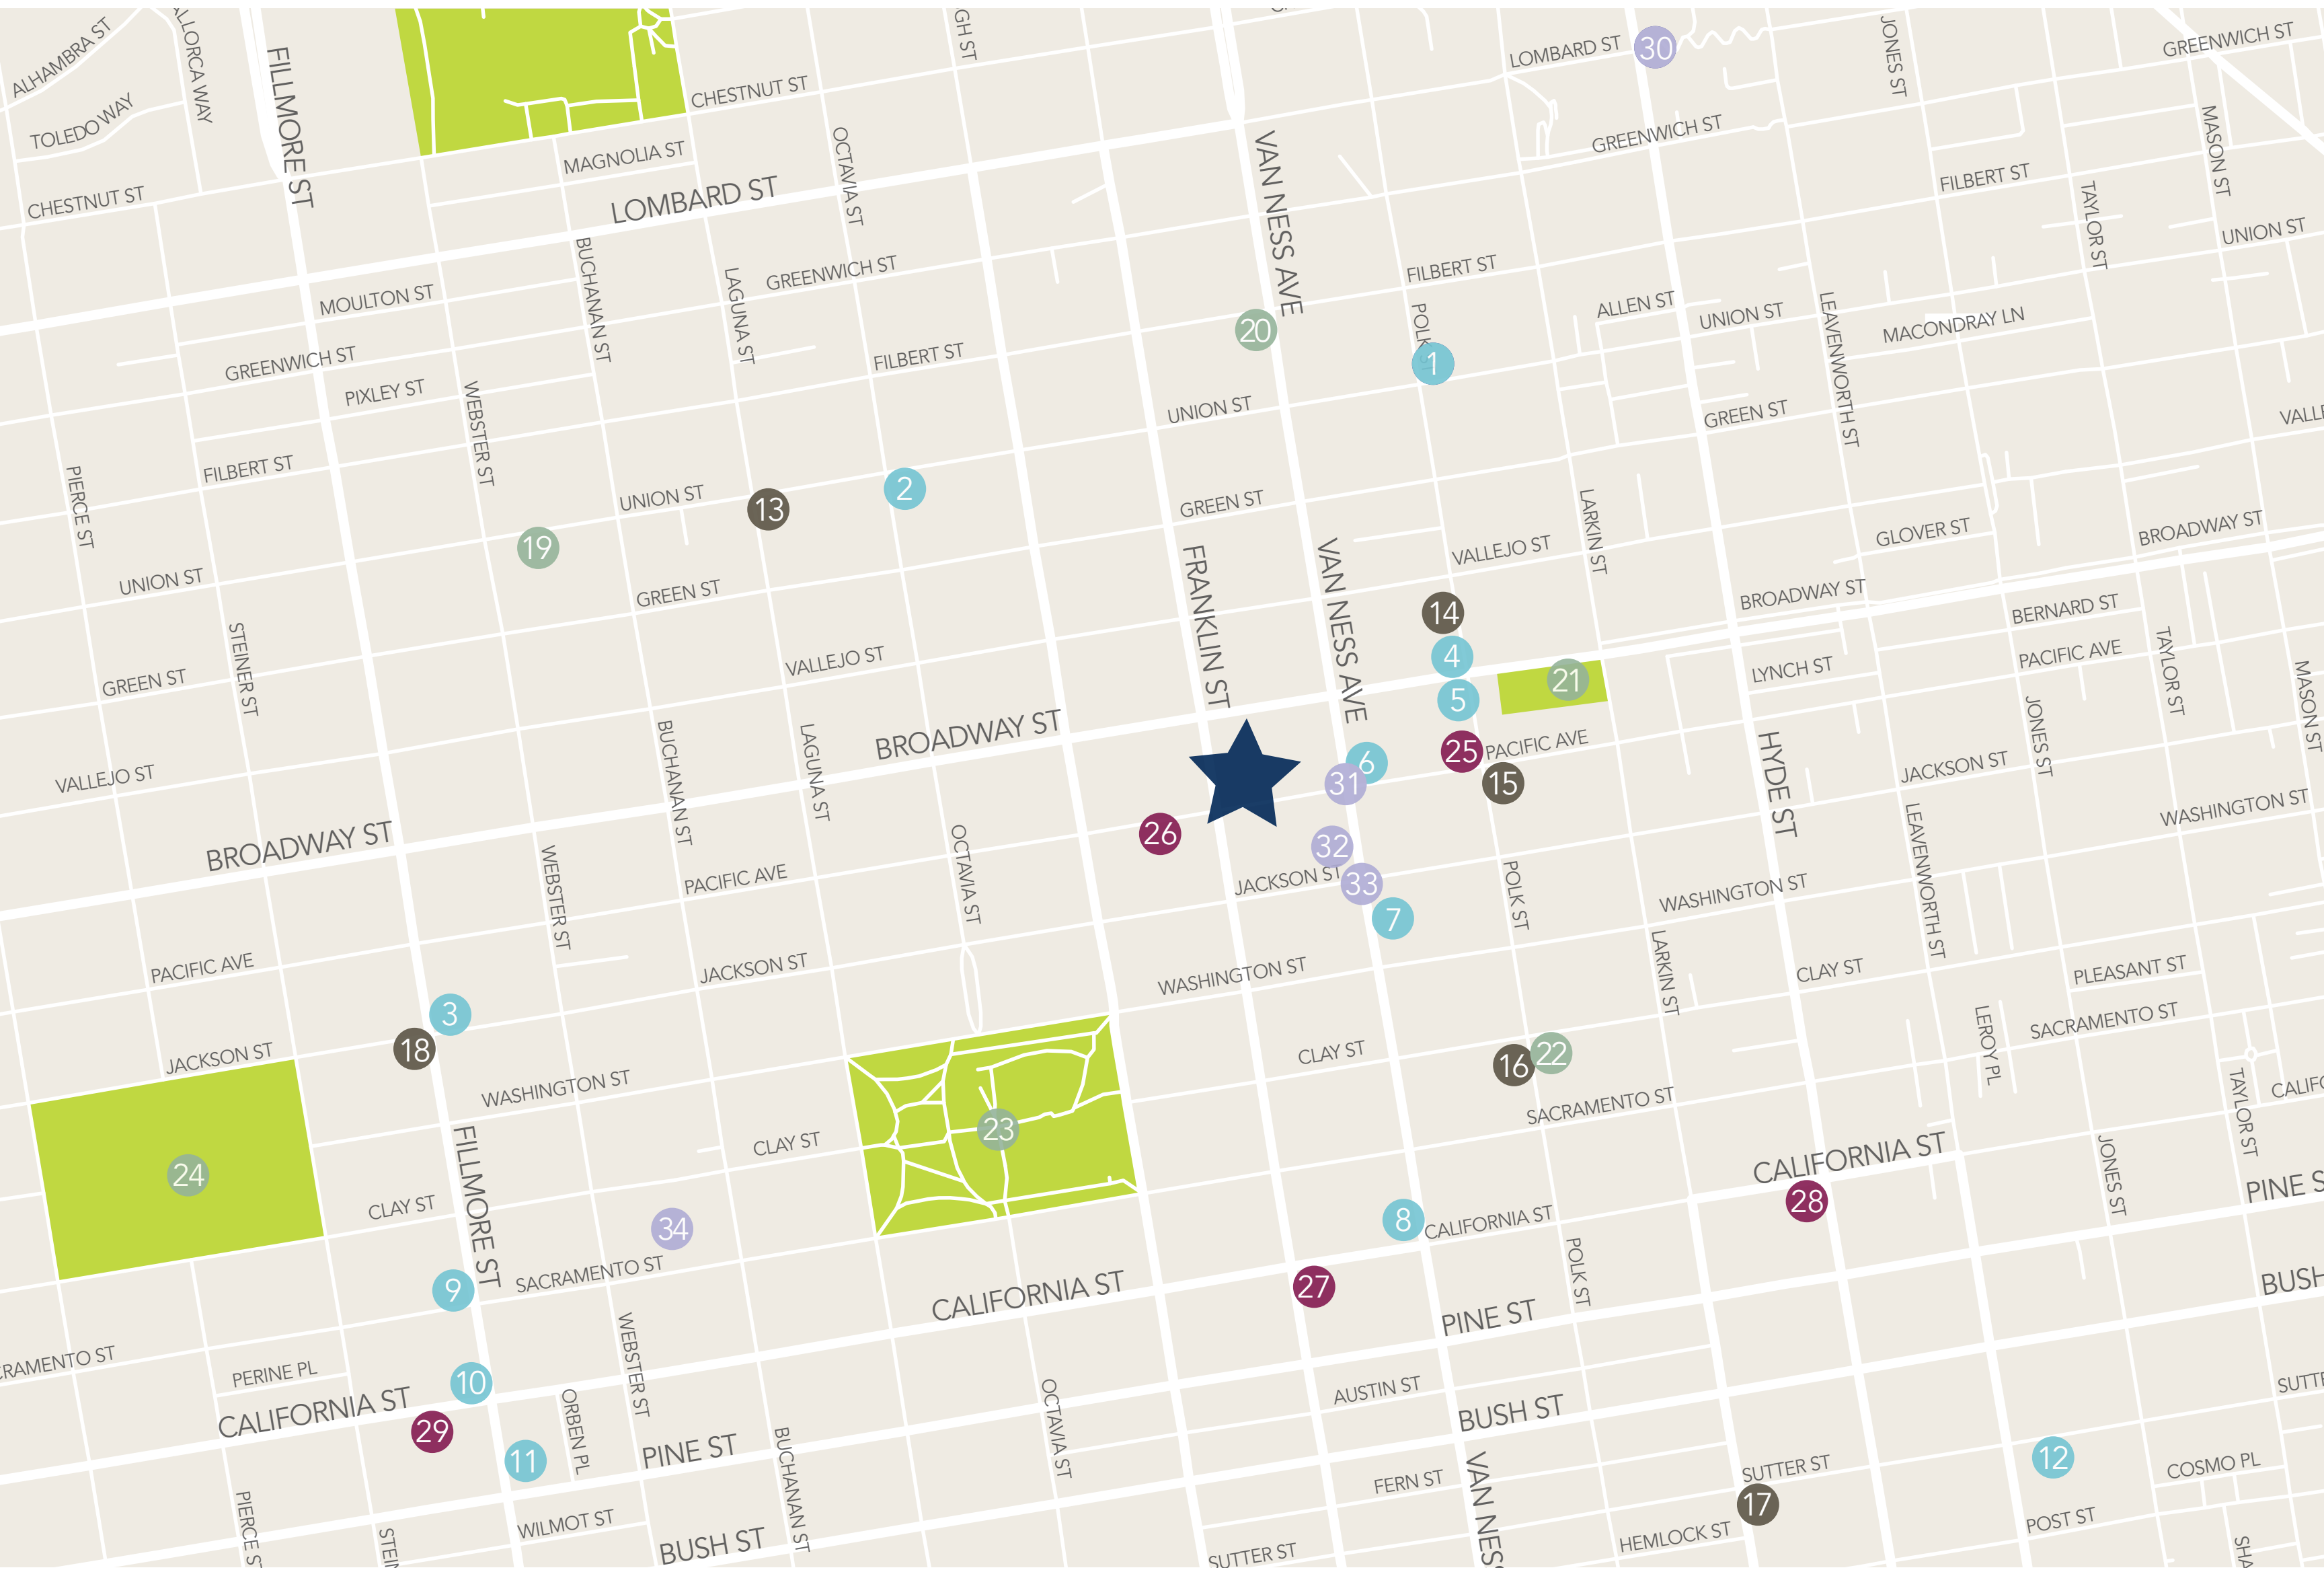

★ 1770 PACIFIC AVE. NO. 401, SAN FRANCISCO

FOOD & DRINK

1. Leopold's
2. Roam Artisan Burgers
3. Jackson Fillmore Trattoria
4. Nick's Crispy Tacos
5. Lord Stanley
6. Harris'
7. House of Prime Rib
8. Ruth's Chris Steak House
9. Salt & Straw
10. Pizzeria Delfina
11. The Grove - Fillmore
12. Liholiho Yacht Club

COFFEE & BAKERIES

13. Starbucks
14. Peet's Coffee
15. Basik Cafe
16. Bob's Donuts and Pastries
17. Mr. Holmes Bakehouse
18. Blue Bottle Coffee

RECREATION

19. Equinox Union Street
20. Basecamp Fitness San Francisco
21. Helen Wills Park
22. Live Fit Gym • Polk Street
23. Lafayette Park
24. Alta Plaza Park

GROCERIES

25. Cheese Plus
26. Avenue Fine Food Market
27. Whole Foods Market
28. Trader Joe's
29. Mollie Stone's Markets

POINTS OF INTEREST

30. Lombard Crooked Street
31. Tech Shuttle Stop
32. CVS
33. 49, 47, 101 Bus Lines
34. CPMC Pacific Campus